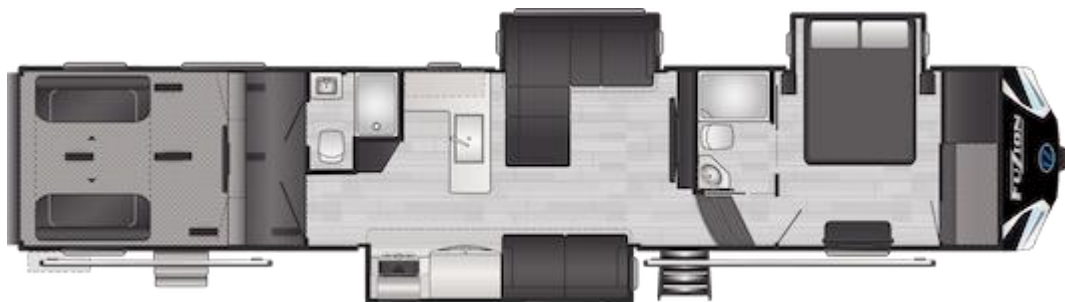

\$29,991

2022 KZ Sportster 331TH13 – 13' garage, great layout #1260

\$59,891

2022 Keystone Fuzion 430 – top of the line toy hauler #1265

\$99,991