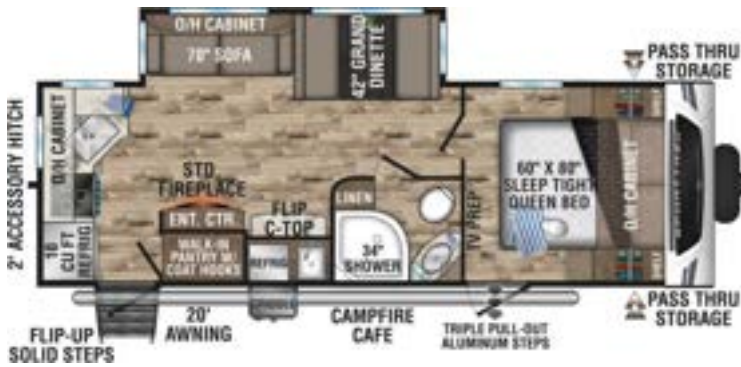

\$26,981

2022 Venture Sonic 220VRB rear bath, exterior kitchen, slide #1352

\$31,991

2022 KZ Sportsmen 231FKKSE – front kitchen, ext kitchen, slide #1221

\$25,991

2022 KZ Connect SE 231BHKSE- bunkhouse, slideout, ext. kitchen #1181(1182 \$27,991)

\$26,991

2022 KZ Connect 251BHK – bunkhouse, slideout, #1228 (1229 \$31,891)

\$30,871

2022 Venture Sporttrek 251VRK – rear kitchen, slideout, #1297

\$38,991

2022 Sportsmen 260BHSE – Bunkhouse #1087/1162/1189

\$17,991

(#1188/1164) \$18,991

2022 Venture Stratus SR281VBH- Bunkhouse #1170

\$35,991

2022 Connect 281BHSE – Bunkhouse, slideout #1178(1354 \$31,991)

\$30,991

2022 Venture Stratus 291VQB – quad bunks, large slideout #1294/1295

\$39,991

**2022 KZ Connect 291BHK – bunkhouse, exterior kitchen #1275**

**\$36,991**

**2022 Dutchmen Astoria 2913FK – Front Kitchen 2 slides, king bed #1151**

**\$39,991**

**2022 KZ Connect 312BHKSE – bunkhouse, 2 slides, exterior kitchen #1180**