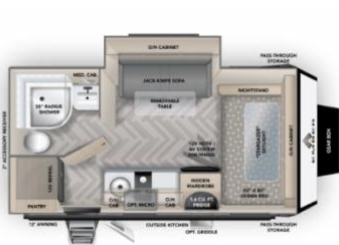

**Travel Trailers**

**2022 Venture Sonic Lite 169VRK – rear kitchen, slide, fiberglass #1320      \$24,891**

**2022 KZ Escape E18 Hatch – front sofa, rear electric bed (#1117)      \$23,991**  
 (1159,1161)      \$24,991

**2022 Ember Overland 171FB – rear bath, off road, dual pane windows #1271      \$35,891**

**2022 Ember Overland 190MDB – rear double bunks, off road, dual pane #1346      \$36,991**

2022 Venture Sonic 220VBH – bunkhouse, slideout, murphy bed #1335

\$26,981

2022 Venture Sonic 220VRB rear bath, exterior kitchen, slide #1352

\$31,991

2022 KZ Sportsmen 231FKKSE – front kitchen, ext kitchen, slide #1221

\$25,991

2022 KZ Connect SE 231BHKSE- bunkhouse, slideout, ext. kitchen #1181(1182 \$27,991)

\$26,991

2022 KZ Connect 251BHK – bunkhouse, slideout, #1228 (1229 \$31,891)

\$30,871

2022 Venture Sporttrek 251VRK – rear kitchen, slideout, #1297

\$38,991

2022 Sportsmen 260BHSE – Bunkhouse #1087/1162/1189